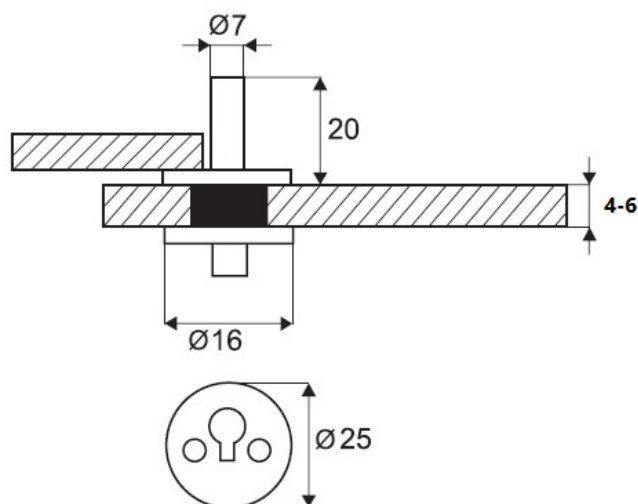

## Description:

Sliding Glass Door Lock, C409,NPL,KA 2331,MK SISO,3 Washers

## Item number:

14.09.315-0

Units	Box	Carton	HS Code	Barcode
Pcs.	50	500	8301300000	
				5704866047463

Fixing hole